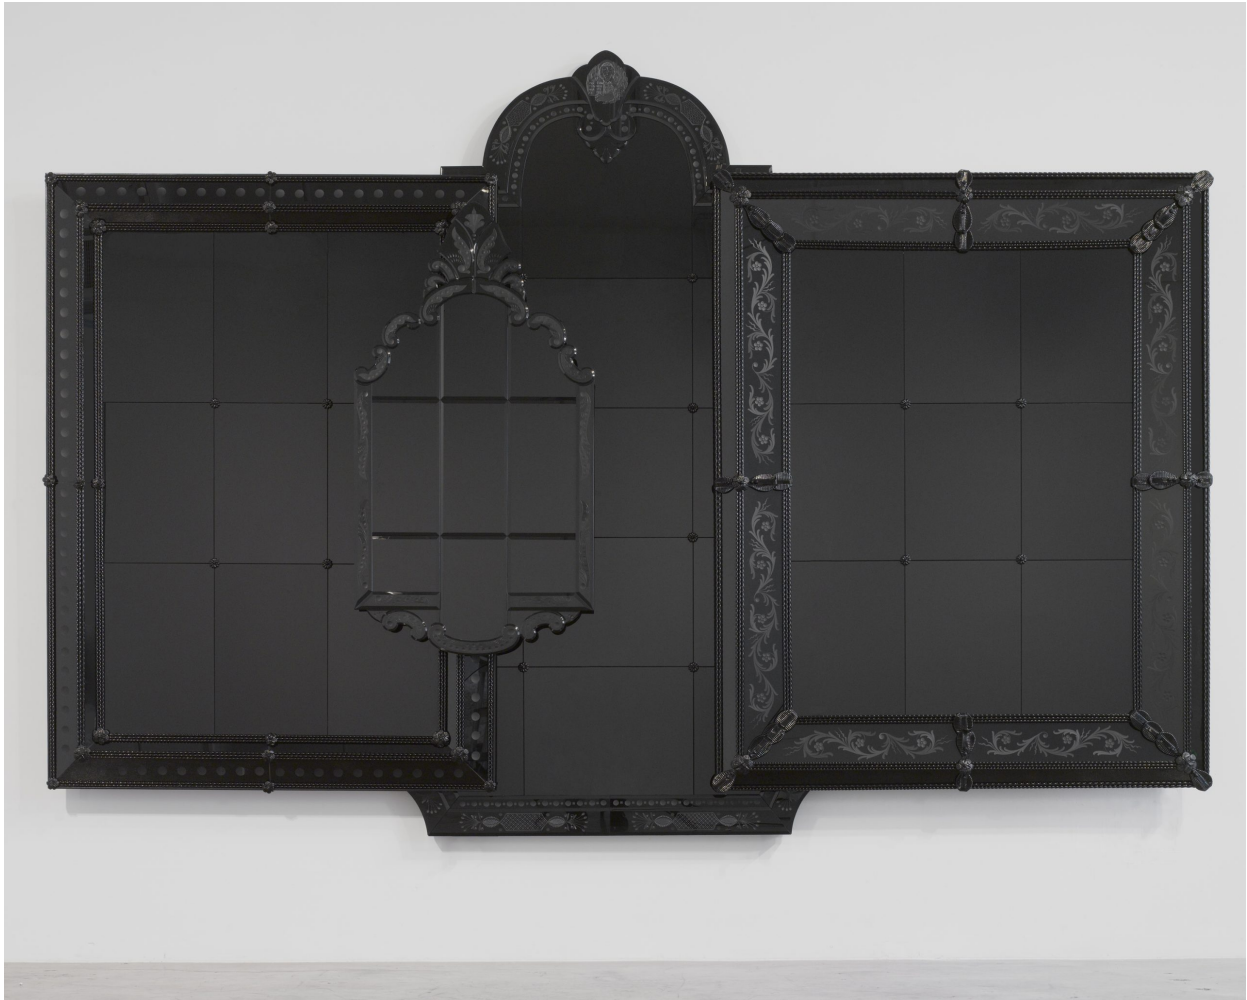

Mirrors and Misconceptions: Gallery Talk + Collage Activity

Fred Wilson, *Act V. Scene II - Exeunt Omnes*, 2014.
Murano glass and wood, 87" x 10'8" x 8 3/8" (221 x
325.1 x 21.3 cm). © Fred Wilson, courtesy Pace
Gallery.

Photo by Kerry Ryan McFate

An artwork assembled from overlapping four ornate frames from different historical periods. The entire work is made from dark glass, including the space where an image would appear within the frames and the decoration gilded into the frames.

Part II in a Series of Activations Focused on Themes of Black Identity and Perception

Mirrors and Misconceptions is a special series exploring Black identity. It pairs the visual art of Fred Wilson's Murano Glass sculpture, Act V. Scene II Exeunt Omnes—the final stage direction in Shakespeare's *Othello*—with Court Theatre's production of *The Tragedy of Othello, the Moor of Venice* to build conversation and community while exploring themes on how Blackness is othered and perceived.

Participants will view the *Toward Common Cause* exhibition, in collaboration with the Smart Museum of Art, at Stony Island Arts Bank. The exhibition includes several works focusing on Black identity as well as Wilson's sculpture, *Act V. Scene II Exeunt Omnes*. A gallery talk will follow to identify themes witnessed in *The Tragedy of Othello* that resonate with this work. Following this conversation, guests of all ages will participate in a collage activity to make their own art in creative response.