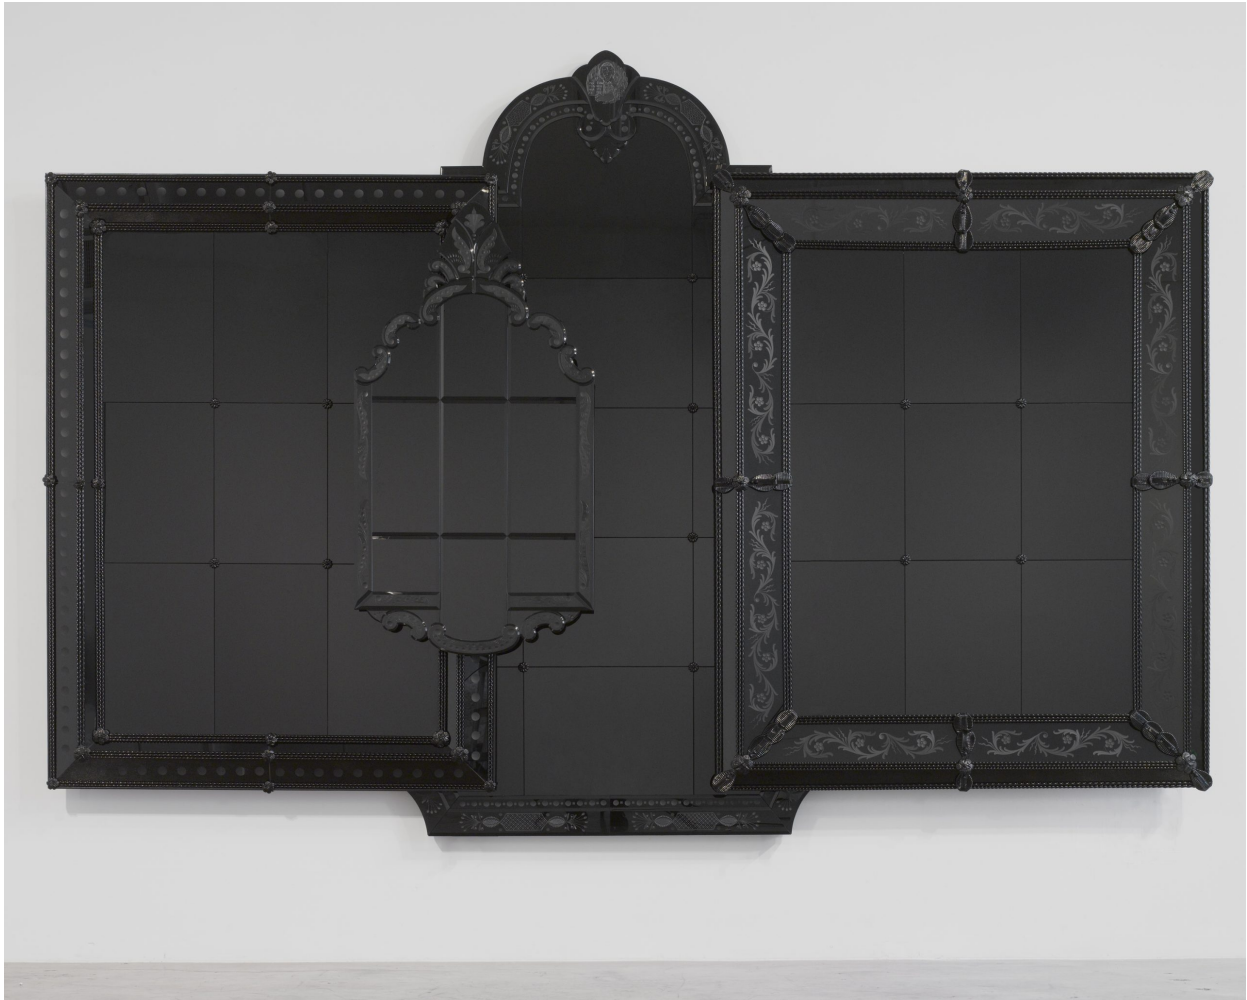

Mirrors and Misconceptions: Gallery Talk + Collage Activity

Fred Wilson, *Act V. Scene II - Exeunt Omnes*, 2014.
Murano glass and wood, 87" x 10'8" x 8 3/8" (221 x 325.1 x 21.3 cm). © Fred Wilson, courtesy Pace Gallery.

Photo by Kerry Ryan McFate

An artwork assembled from overlapping four ornate frames from different historical periods. The entire work is made from dark glass, including the space where an image would appear within the frames and the decoration gilded into the frames.

Part II in a Series of Activations Focused on Themes of Black Identity and Perception

Mirrors and Misconceptions is a special series exploring Black identity. It pairs the visual art of Fred Wilson's Murano Glass sculpture, Act V. Scene II Exeunt Omnes—the final stage direction in Shakespeare's *Othello*—with Court Theatre's production of *The Tragedy of Othello, the Moor of Venice* to build conversation and community while exploring themes on how Blackness is othered and perceived.

Participants will view the *Toward Common Cause* exhibition, in collaboration with the Smart Museum of Art, at Stony Island Arts Bank. The exhibition includes several works focusing on Black identity as well as Wilson's sculpture, *Act V. Scene II Exeunt Omnes*. A gallery talk will follow to identify themes witnessed in *The Tragedy of Othello* that resonate with this work. Following this conversation, guests of all ages will participate in a collage activity to make their own art in creative response.